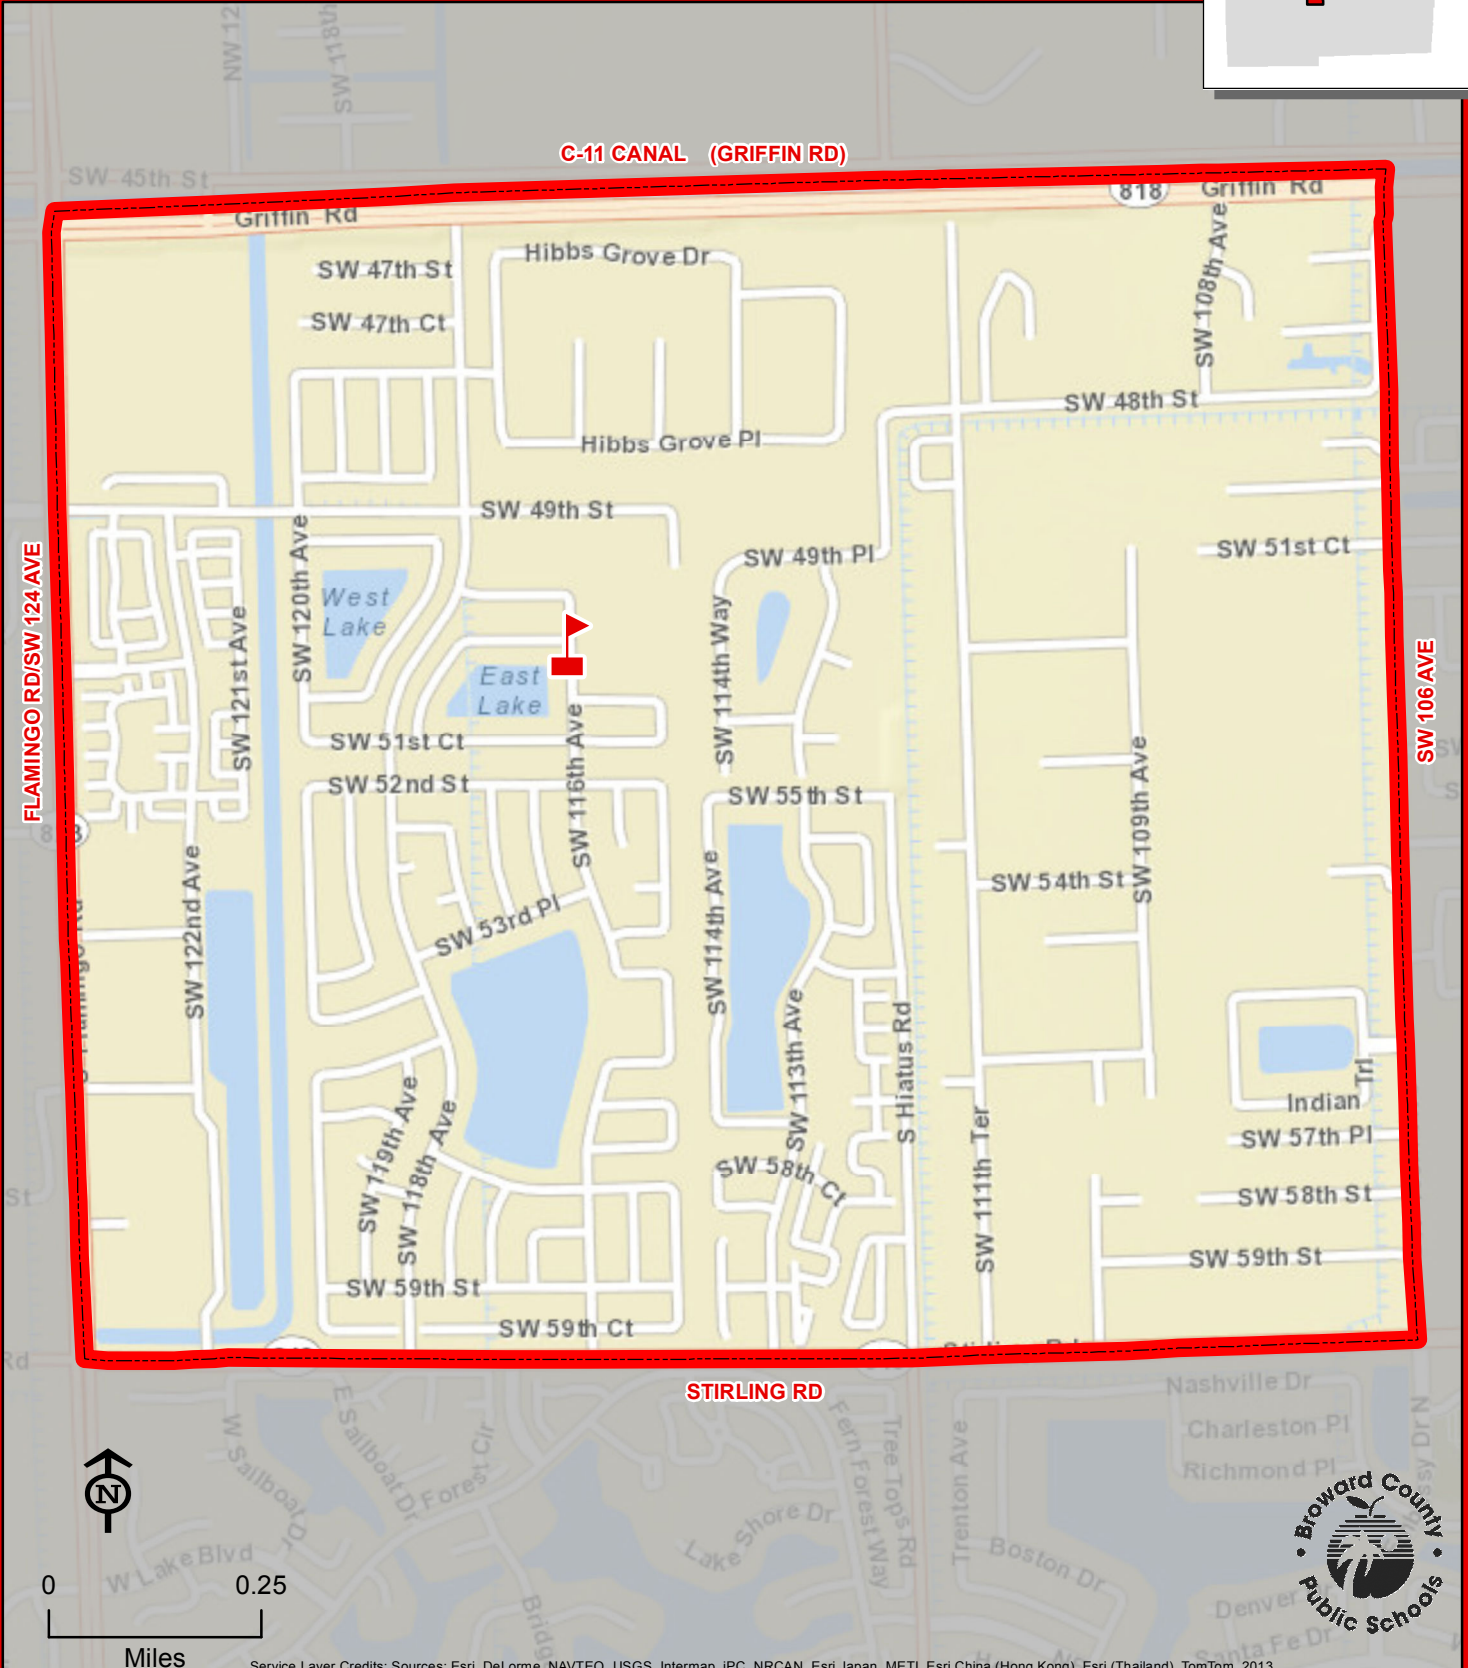

GRIFFIN ELEMENTARY SCHOOL

5050 SW 116 AVENUE
COOPER CITY, FLORIDA 33330
754-323-5900

THIS MAP IS FOR CONCEPTUAL PURPOSES ONLY AND SHOULD NOT BE USED FOR LEGAL BOUNDARY DETERMINATIONS